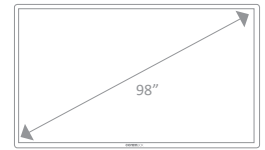

Screen

Display Area	75"	86"	98"
Resolution	3840x2160 UHD	3840x2160 UHD	3840x2160 UHD
Orientation	Portrait & Landscape	Portrait & Landscape	Portrait & Landscape
Brightness (nits)	400cd / m2	350cd / m2	500cd / m2
Contrast Ratio	1400:1	5000:1	1300:1
Viewing Angle	178°	178°	178°
Response Time	6ms	5ms	5ms
Bezel Width	12mm	12mm	12mm

Environmental Conditions

Operating Temp	5C to 35C	5C to 35C	5C to 35C
Operating Humidity	20-80%	20-80%	20-80%

Dimensions

Screen	1748(W) x 1024(H) x 110(D)mm	1930(W) x 1098(H) x 97(D)mm	2218(W) x 1273(H) x 110(D)mm
Packed	1930(W) x 1180(H) x 320(D)mm	2070(W) x 1360(H) x 330(D)mm	2398(W) x 1423(H) x 450(D)mm
VESA Mount	400 x 400mm	600 x 400mm	800 x 400mm