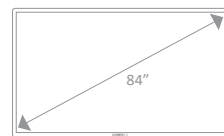

## Screen

Display Area	55" (139cm)	84" (213cm)	98" (249cm)
Resolution	1920 x 1080p	3840x2160 UHD	3840x2160 UHD
Orientation	Portrait & Landscape	Portrait & Landscape	Portrait & Landscape
Brightness (nits)	350cd / m2	350cd / m2	500cd / m2
Contrast Ratio	1400:1	5000:1	1300:1
Viewing Angle	178'	178'	178'
Response Time	6ms	5ms	5ms
Bezel Width	25mm	25mm	25mm
Protection	3mm, Anti-Glare glass	5mm, Anti-Glare glass	5mm, Anti-Glare glass

## Dimensions

Screen	1268(W) x 739(H) x 72(D)mm	1921(W) x 1107(H) x 75(D)mm	2218(W) x 1273(H) x 110(D)mm
Packed	1590(W) x 960(H) x 270(D)mm	2100(W) x 1255(H) x 360(D)mm	2398(W) x 1423(H) x 450(D)mm
VESA Mount	400 x 400mm	456 x 400mm	456 x 400mm