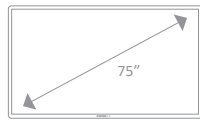

Screen

Display Area	75"	86"	98"
Resolution	3840x2160 UHD	3840x2160 UHD	3840x2160 UHD
Orientation	Portrait & Landscape	Portrait & Landscape	Portrait & Landscape
Brightness (nits)	400cd / m2	350cd / m2	500cd / m2
Contrast Ratio	1400:1	5000:1	1300:1
Viewing Angle	178°	178°	178°
Response Time	6ms	5ms	5ms
Bezel Width	12mm	12mm	12mm

Environmental Conditions

Operating Temp	5C to 35C	5C to 35C	5C to 35C
Operating Humidity	20-80%	20-80%	20-80%

Dimensions

Screen	1748(W) x 1024(H) x 110(D)mm	1930(W) x 1098(H) x 97(D)mm	2218(W) x 1273(H) x 110(D)mm
Packed	1930(W) x 1180(H) x 320(D)mm	2070(W) x 1360(H) x 330(D)mm	2398(W) x 1423(H) x 450(D)mm
VESA Mount	400 x 400mm	600 x 400mm	800 x 400mm