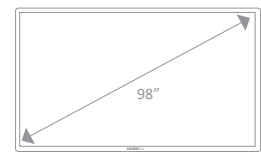

## Screen

Display Area	55" (139cm)	84" (213cm)	98" (249cm)
Resolution	1920 x 1080p	3840x2160 UHD	3840x2160 UHD
Orientation	Portrait & Landscape	Portrait & Landscape	Portrait & Landscape
Brightness (nits)	350cd / m2	350cd / m2	500cd / m2
Contrast Ratio	1400:1	5000:1	1300:1
Viewing Angle	178'	178'	178'
Response Time	6ms	5ms	5ms
Bezel Width	25mm	25mm	25mm
Protection	3mm, Anti-Glare glass	5mm, Anti-Glare glass	5mm, Anti-Glare glass

## Dimensions

Screen	1268(W) x 739(H) x 72(D)mm	1921(W) x 1107(H) x 75(D)mm	2218(W) x 1273(H) x 110(D)mm
Packed	1590(W) x 960(H) x 270(D)mm	2100(W) x 1255(H) x 360(D)mm	2398(W) x 1423(H) x 450(D)mm
VESA Mount	400 x 400mm	456 x 400mm	456 x 400mm