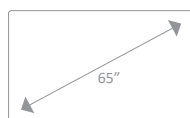

Points

20 (50 optional) Fingertips
or Passive/Active Pens

Technology

Capacitive

Dimensions

LED Area

65"

Screen

1512(W) x 887(H) x 75(D)mm

Packed

1690(W) x 1020(H) x 290(D)mm

Weight

Screen

62kg

Packed

76kg