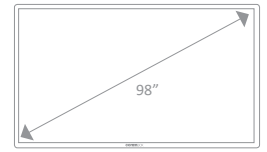

Screen

Display Area	75"	86"	98"
Resolution	3840x2160 UHD	3840x2160 UHD	3840x2160 UHD
Orientation	Portrait & Landscape	Portrait & Landscape	Portrait & Landscape
Brightness (nits)	400cd / m2	350cd / m2	500cd / m2
Contrast Ratio	1400:1	5000:1	1300:1
Viewing Angle	178°	178°	178°
Response Time	6ms	5ms	5ms
Bezel Width	12mm	12mm	12mm

Environmental Conditions

Operating Temp	5C to 35C	5C to 35C	5C to 35C
Operating Humidity	20-80%	20-80%	20-80%

Dimensions

Screen	1682.2(W) x 960.6(H) x 94.2(D)mm	1929.2(W) X 1098.16(H) X 96.4(D)mm	22107.2(W) x 1262.2(H) x 114.3(D)mm
Packed	2000(W) x 1150(H) x 290(D)mm	2078(W) x 1230(H) x 310(D)mm	2465(W) x 1300(H) x 415(D)mm
VESA Mount	400 x 400mm	600 x 400mm	800 x 400mm