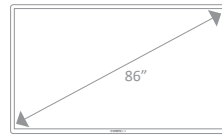

Screen

Display Area	75"	86"	98"
Resolution	3840x2160 UHD	3840x2160 UHD	3840x2160 UHD
Orientation	Portrait & Landscape	Portrait & Landscape	Portrait & Landscape
Brightness (nits)	400cd / m2	350cd / m2	500cd / m2
Contrast Ratio	1400:1	5000:1	1300:1
Viewing Angle	178°	178°	178°
Response Time	6ms	5ms	5ms
Bezel Width	12mm	12mm	12mm

Environmental Conditions

Operating Temp	5C to 35C	5C to 35C	5C to 35C
Operating Humidity	20-80%	20-80%	20-80%

Dimensions

Screen	1682.2(W) x 960.6(H) x 94.2(D)mm	1929.2(W) X 1098.16(H) X 96.4(D)mm	22107.2(W) x 1262.2(H) x 114.3(D)mm
Packed	2000(W) x 1150(H) x 290(D)mm	2078(W) x 1230(H) x 310(D)mm	2465(W) x 1300(H) x 415(D)mm
VESA Mount	400 x 400mm	600 x 400mm	800 x 400mm